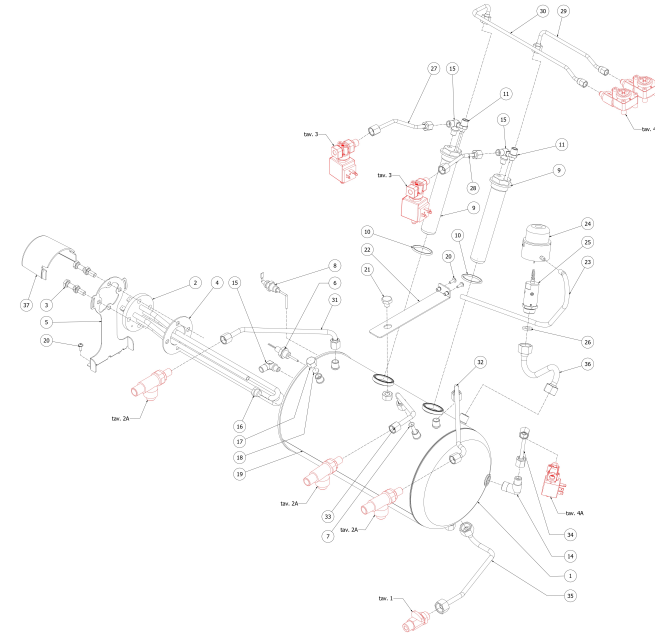

BEZZERA

MODA

TABLE 9A
MODA 2 gr Display

POS	CODE	DESCRIPTION
1	5321025.01BL	BOILER 2GR WITH EXCHANGER D28 BRILL
2	5721130.01AL	HEATING ELEMENT 110V 1800W
2	5722248.02AL	HEATING ELEMENT 220V 4500W
3	7816423	SCREW TE M8X18 UNI5739 A2
4	5492006	GASKET D76 X 39 X 2 ASBESTOS FREE
5	5078431LW	BOILER SUPPORT
6	7666008	PROBE X THERMOPID AISI316 D3
7	5192316	PESCANTE D6X1 L=180 PTFE B2013
8	5973131LL	ASSY PROBE MAX LEVEL ARCADIA
9	5329022DC-AL	EXCHANGER 2 HOLES L=155 ARCADIA
10	5495007	COPPER GASKET D32X40
11	5963186R	ASSY INJECTOR 150MM 8 HOLES
14	5301507TR	UNION ELBOW M13X3/8
15	5301504AL	ELBOW FITTING M12X1/8
16	5226405AL	PLUG 1/4
17	5221840	CAP NUT M13 OT
18	5492020	GASKET D11.5 X 2
19	9991033	BOILER 2GR COVER
20	7809817	SCREW M4X12
21	7816401	SCREW TE M10X10 UNI 5739 A2
22	5078432LL	BOILER SUPERIOR SUPPORT W/COMP.
23	5194552	HOSE Ø 8x5 SILICONE L=500 1GR
24	5963047.01	ASSY CUP+O RING+VALVE PLUG
25	5965308	ASSY SECURITY VALVE 2,5 BAR
26	5494025	PTFE GASKET
27	5162540LL	SOLENOID VALVE/EXCHANGE PIPE 1°GR
28	5162541LL	SOLENOID VALVE/EXCHANGE PIPE 2°GR
29	5162542LL	VOLUM.COUNTER/EXCHANGE PIPE 2°GR
30	5162543LL	VOLUM.COUNTER/EXCHANGE PIPE 1°GR
31	5163413LL	LEFT STEAM PIPE

BEZZERA

MODA

TABLE 9A
MODA 2 gr Display