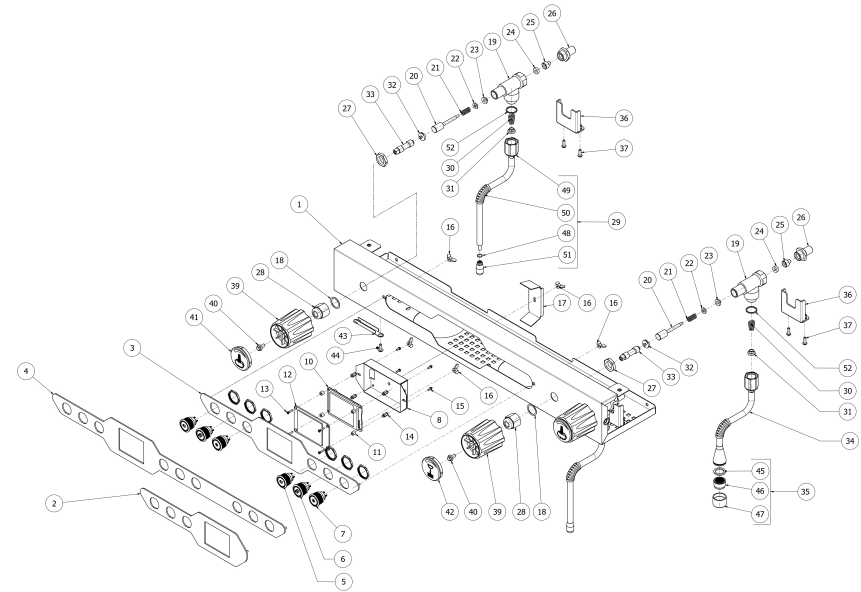

**BEZZERA**

**MODA**

TABLE 2A  
MODA 1-2-3 gr Display

**BEZZERA**

**MODA**

TABLE 2A  
MODA 1-2-3 gr Display

POS	CODE	DESCRIPTION
23	5494004	GASKET D12 X 6 PTFE GRAPHITIZED
24	5496042	GASKET D11X4X4 EPT 70
25	5224603AL	GASKET HOLDER D12X12 OT57USA
26	5225309.01AL	FITTING M13X3/8
27	5221826	NUT 3/8
28	5221882CM	CHROMED LOCKING NUT 3/8
29	7479994.01	STEAM TUBE 4 HOLES
30	5471532.01	SPRING FOR ARTICULATION
31	5190501	CUP FOR FITTING PTFE/GLASS
32	5260600	STUD
33	5220415.01	TAP AUCTION
34	5966566	WATER TUBE SEMISPHERE 14.3
35	5226601TW	WATER HOSE TERMINAL
36	5058479LL	STEAM TAP SUPPORT W/COMPASSES
37	7819901	SCREW TBEI M4X12 ISO 7380 A2 INOX
38	7663648	3 KEYS CABLE MODA 1°GR
38	7663650	3 KEYS CABLE MODA 2°GR
38	7663643	3 KEYS CABLE MODA 3GR
39	5371816	HANDLE D54 MATT BLACK K30
40	7819920	SCREWS TE M5X10 C/KNURLED STAINLESS
41	5373932CM	STEAM CAP D45 CHROMED
42	5373933CM	WATER PLUG D45 CHROMED
43	5053067LW	REGULATION TAP COVER
44	7809817	SCREW M4X12
45	5493003	GASKET D20.5X15 H1.5 NBR 70SH
46	5471037	ACETALIC AIR FILTER
47	7305020TW	WATER TERMINAL
48	7496095	OR GASKET 6X1.2 EPDM70
49	5221872	LOOSEN NUT 3/8
50	7371004	STEAM PIPE PROTECTION

**BEZZERA**

**MODA**

TABLE 2A  
MODA 1-2-3 gr Display

**BEZZERA****MODA**

TABLE 2A  
MODA 1-2-3 gr Display

POS	CODE	DESCRIPTION
51	5266610	4-HOLES STEAM TERMINAL AISI303
52	5494021	NUT GASKET PTFE H=1,5

**BEZZERA****MODA**