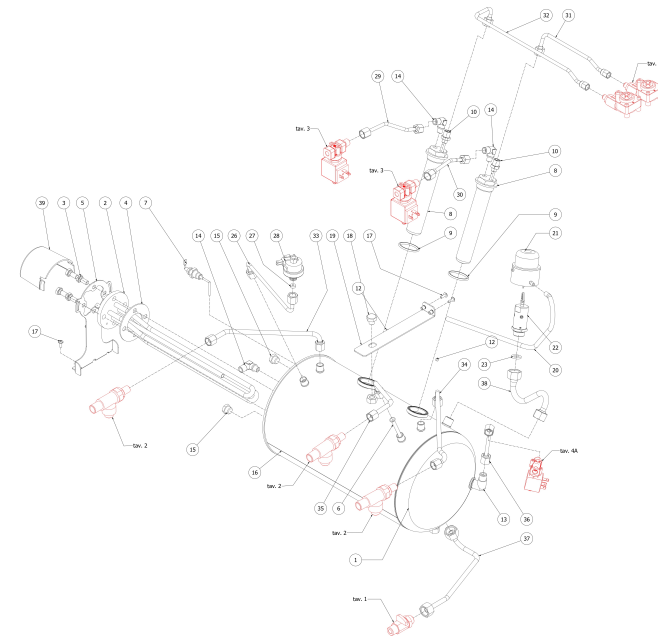

BEZZERA

MODA

TABLE 8A
MODA 2 gr DE

POS	CODE	DESCRIPTION
34	5163414LL	RIGHT STEAM PIPE
35	5163415LL	WATER PIPE
36	5162544LL	BOILER LOAD PIPE
37	5163412LL	DRAIN PIPE
38	5164096LL	SECUTRY VALVE PIPE
39	5373109	COVER HEATING ELEMENT CONTACTS

BEZZERA

MODA

TABLE 8A
MODA 2 gr DE