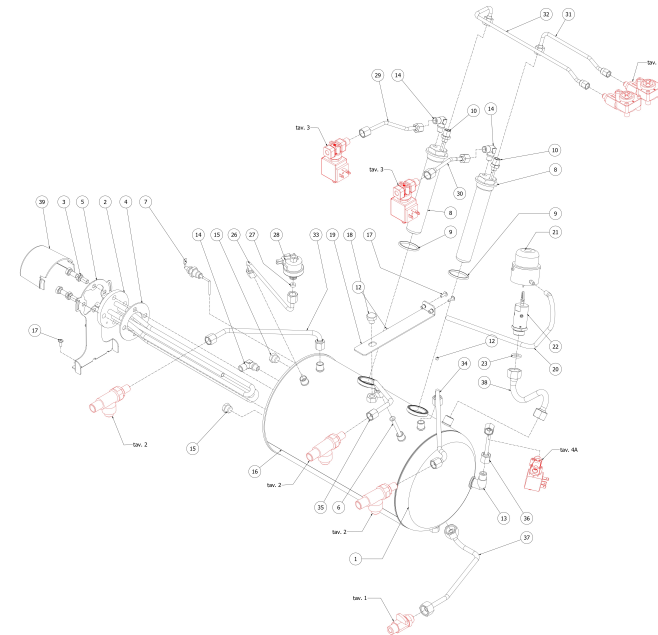

BEZZERA

MODA

TABLE 8A
MODA 2 gr DE

POS	CODE	DESCRIPTION
1	5321025.01BL	BOILER 2GR WITH EXCHANGER D28 BRILL
2	5721130.01AL	HEATING ELEMENT 110V 1800W
2	5722248.02AL	HEATING ELEMENT 220V 4500W
3	7816423	SCREW TE M8X18 UNI5739 A2
4	5492006	GASKET D76 X 39 X 2 ASBESTOS FREE
5	5078431LW	BOILER SUPPORT
6	5192316	PESCANTE D6X1 L=180 PTFE B2013
7	5973131LL	ASSY PROBE MAX LEVEL ARCADIA
8	5329022DC-AL	EXCHANGER 2 HOLES L=155 ARCADIA
9	5495007	COPPER GASKET D32X40
10	5963186R	ASSY INJECTOR 150MM 8 HOLES
13	5301507TR	UNION ELBOW M13X3/8"G BRASS PB FREE
14	5301504AL	ELBOW FITTING M12X1/8
15	5226405AL	PLUG 1/4
16	9991033	BOILER 2GR COVER
17	7809817	SCREW M4X12
18	7816401	SCREW TE M10X10 UNI 5739 A2
19	5078432LL	BOILER SUPERIOR SUPPORT W/COMP.
20	5194552	HOSE Ø 8x5 SILICONE L=500 1GR
21	5963047.01	ASSY CUP+O RING+VALVE PLUG
22	5965308	ASSY SECURITY VALVE 2,5 BAR
23	5494025	PTFE GASKET
26	5162556LL	PRESSOSTAT PIPE
27	5492028	GASKET D10.5X4X3
28	7433025	PRESSOSTAT XP100 1/4
29	5162540LL	SOLENOID VALVE/EXCHANGE PIPE 1°GR
30	5162541LL	SOLENOID VALVE/EXCHANGE PIPE 2°GR
31	5162542LL	VOLUM.COUNTER/EXCHANGE PIPE 2°GR
32	5162543LL	VOLUM.COUNTER/EXCHANGE PIPE 1°GR
33	5163413LL	LEFT STEAM PIPE

BEZZERA

MODA

TABLE 8A
MODA 2 gr DE