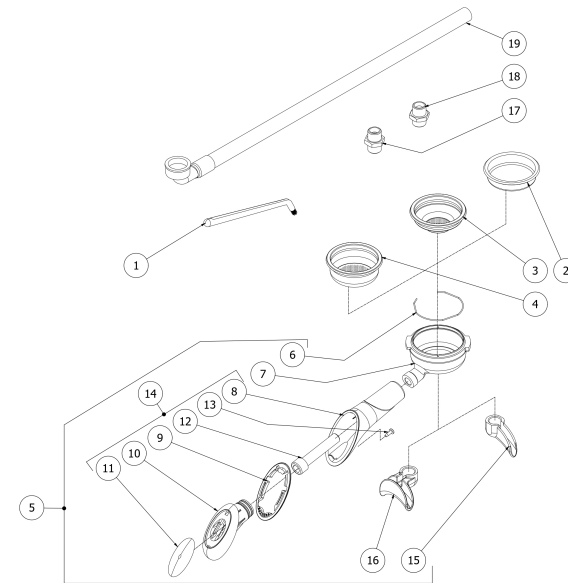

BEZZERA

MODA

TABLE 11
MODA 1-2-3 gr

POS	CODE	DESCRIPTION
1	7990603	CLEANING BRUSH FOR COFFEE MACHINE
2	5471038	BLIND FILTER AISI304
3	5471031.01	FILTER 1 CUP 10 GRAMS
4	5471035	FILTER 2 CUPS 20 GRAMS
5	5965586.03R	ASSY FILTER-HOLDER BZ GROUP 1CUP W/LOGO
5	5965587.03R	ASSY FILTER-HOLDER BZ GROUP 2CUPS W/LOGO
6	5471527	FILTER-HOLDER SPRING D1.2 AISI 302
7	5286016TW	FILTER-HOLDER TILTED HANDLE BZ
8	5371203	HANDLE
9	7493021	GASKET FOR LOGO HANDLE
10	5371204.01	CHROMED PLUG
11	5371205.01	BEZZERA VINTAGE LOGO LABEL
12	7816026	SCREW TCEI M12X60
13	7809810	SCREW PLAS FIX 45 TC POZI D.3,5X10
14	5978508.03	ASSY HANDLE WITH LOGO
15	7305006TW	SPOUT 1 WAY S/PB+PWP
16	7305007TW	SPOUT 2 WAYS WITHOUT PB+PWP
17	5302034AL	FITTING 3/8
18	5302012.01AL	STRAIGHT FITTING 3/8
19	7303503	PIPE D12.7X18.8 3/4FC L=200CM

BEZZERA

MODA

TABLE 11
MODA 1-2-3 gr