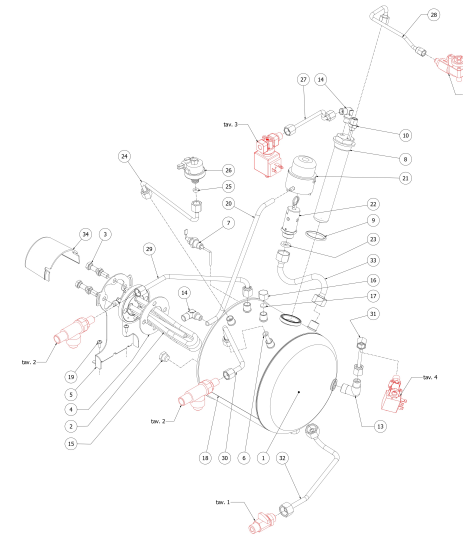

BEZZERA

MODA

TABLE 8
MODA 1 gr DE

POS	CODE	DESCRIPTION
1	5320526.01BL	ARCADIA BOILER 1GR. W/EXCHANGER
2	5722241.02AL	HEATING ELEMENT 220/240V-1850/2200W
2	5722249.01AL	HEATING ELEMENT 110V 1400W
3	7816423	SCREW TE M8X18 UNI5739 A2
4	5492006	GASKET D76 X 39 X 2 ASBESTOS FREE
5	5078431LW	BOILER SUPPORT
6	5192316	PESCANTE D6X1 L=180 PTFE
7	5973131LL	ASSY PROBE MAX LEVEL ARCADIA
8	5329022DC-AL	EXCHANGER 2 HOLES L=155 ARCADIA
9	5495007	COPPER GASKET D32X40
10	5963186R	ASSY INJECTOR 150MM 8 HOLES
13	5301507TR	UNION ELBOW M13X3/8"G BRASS PB FREE
14	5301504AL	ELBOW FITTING M12X1/8
15	5226405AL	PLUG 1/4
16	5221840	CAP NUT M13 OT
17	5492020	GASKET D11.5 X 2
18	9991032	BOILER 1GR COVER
19	7809817	SCREW M4X12
20	5194709	SILICON PIPE
21	5963047.01	ASSY CUP+O RING+VALVE PLUG
22	5965308	ASSY SECURITY VALVE 2,5 BAR
23	5494025	PTFE GASKET
24	5162556LL	PRESSOSTAT PIPE
25	5492028	GASKET D10.5X4X3
26	7433025	PRESSOSTAT XP100 1/4
27	5162545LL	SOLENOID VALVE/EXCHANGE PIPE 1°GR
28	5162546LL	VOLUM. COUNT./EXCHANGE PIPE 1°GR
29	5163417LL	STEAM PIPE
30	5163418.01LL	WATER PIPE
31	5162544LL	BOILER LOAD PIPE

BEZZERA

MODA

TABLE 8
MODA 1 gr DE