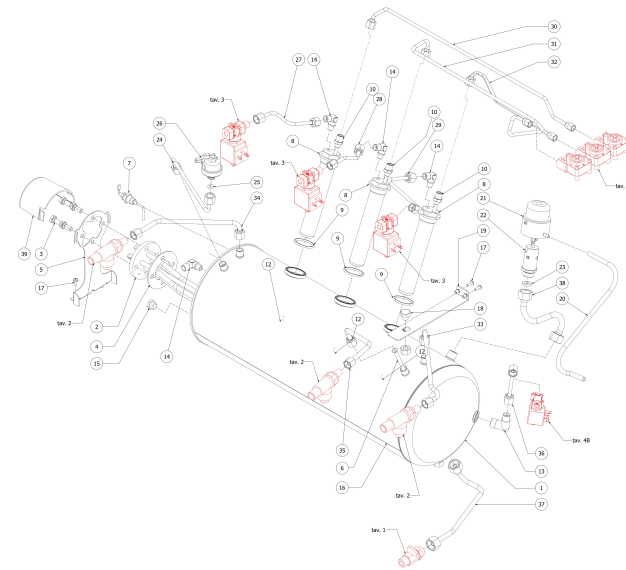

BEZZERA

MODA

TABLE 8B
MODA 3 gr DE

POS	CODE	DESCRIPTION
33	5163419LL	RIGHT STEAM PIPE
34	5163420LL	LEFT STEAM PIPE
35	5163421LL	WATER PIPE
36	5162544LL	BOILER LOAD PIPE
37	5163412LL	DRAIN PIPE
38	5164096LL	SECUTRY VALVE PIPE
39	5373109	COVER HEATING ELEMENT CONTACTS

BEZZERA

MODA

TABLE 8B
MODA 3 gr DE