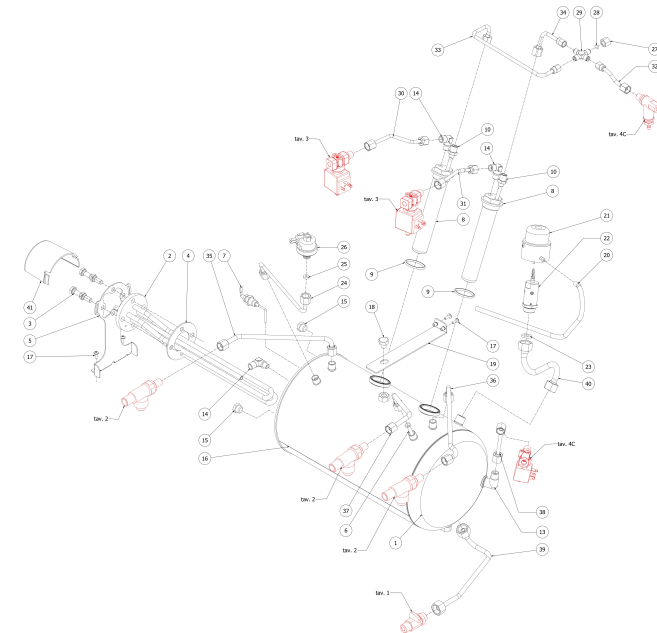

BEZZERA

MODA

TABLE 10A
MODA 2 gr PM

POS	CODE	DESCRIPTION
1	5321025.01BL	BOILER 2GR WITH EXCHANGER D28 BRILL
2	5721130.01AL	HEATING ELEMENT 110V 1800W
2	5722248.02AL	HEATING ELEMENT 220V 4500W
3	7816423	SCREW TE M8X18 UNI5739 A2
4	5492006	GASKET D76 X 39 X 2 ASBESTOS FREE
5	5078431LW	BOILER SUPPORT
6	5192316	PIPE D6X1 L=180 PTFE
7	5973131LL	ASSY PROBE MAX LEVEL ARCADIA
8	5329022DC-AL	EXCHANGER 2 HOLES L=155 ARCADIA
9	5495007	COPPER GASKET D32X40
10	5963186R	ASSY INJECTOR 150MM 8 HOLES
13	5301507TR	UNION ELBOW M13X3/8
14	5301504AL	ELBOW FITTING M12X1/8
15	5226405AL	PLUG 1/4
16	9991033	BOILER 2GR COVER
17	7809817	SCREW M4X12
18	7816401	SCREW TE M10X10 UNI 5739 A2
19	5078432LL	BOILER SUPERIOR SUPPORT W/COMP.
20	5194552	HOSE Ø 8x5 SILICONE L=500 1GR
21	5963047.01	ASSY CUP+O RING+VALVE PLUG
22	5965308	ASSY SECURITY VALVE 2,5 BAR
23	5494025	PTFE GASKET
24	5162556LL	PRESSOSTAT PIPE
25	5492028	GASKET D10.5X4X3
26	7433025	PRESSOSTAT XP100 1/4
27	5221835	CAP NUT 1/8
28	5492019	GASKET D8 X 2 ASBESTOS FREE
29	7304001AL	FITTING 1/8
30	5162540LL	SOLENOID VALVE/EXCHANGE PIPE 1°GR
31	5162541LL	SOLENOID VALVE/EXCHANGE PIPE 2°GR

BEZZERA

MODA

TABLE 10A
MODA 2 gr PM