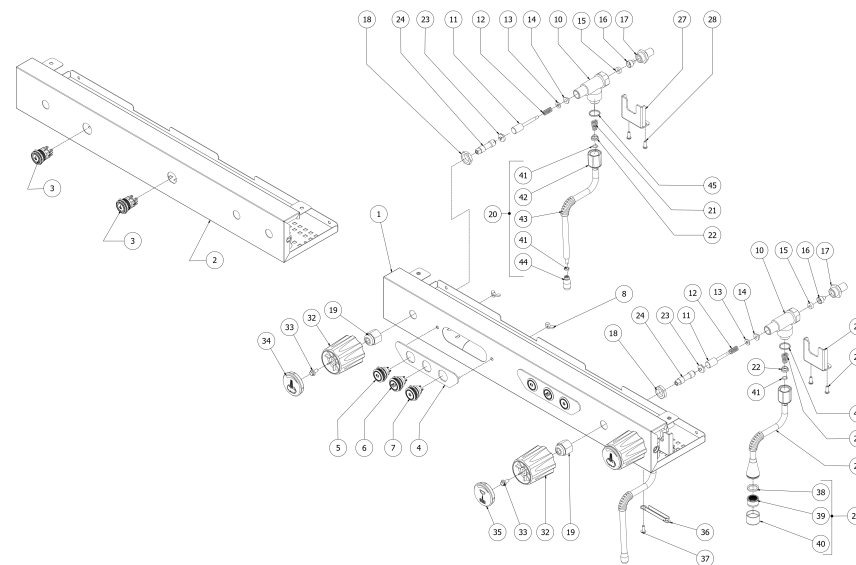

**BEZZERA**

**MODA**

TABLE 2  
MODA 1-2-3 gr DE-PM

**BEZZERA**

**MODA**

TABLE 2  
MODA 1-2-3 gr DE-PM

POS	CODE	DESCRIPTION
15	5496042	GASKET D11X4X4 EPT 70
16	5224603AL	GASKET HOLDER D12X12 OT57USA
17	5225309.01AL	FITTING M13X3/8
18	5221826	NUT 3/8
19	5221882CM	CHROMED LOCKING NUT 3/8
20	7479994.01	STEAM TUBE 4 HOLES
21	5471532.01	SPRING FOR ARTICULATION
22	5190501	CUP FOR FITTING PTFE/GLASS
23	5260600	STUD
24	5220415.01	TAP AUCTION
25	5966566	WATER TUBE SEMISPHERE 14.3
26	5226601TW	WATER HOSE TERMINAL
27	5058479LL	STEAM TAP SUPPORT W/COMPASSES
28	7819901	SCREW TBEI M4X12 ISO 7380 A2 INOX
29	7663648	3 KEYS CABLE MODA 1°GR
30	7663650	3 KEYS CABLE MODA 2°GR
31	7663643	3 KEYS CABLE MODA 3GR
32	5371816	HANDLE D54 MATT BLACK K30
33	7819920	SCREWS TE M5X10 C/KNURLED STAINLESS
34	5373932CM	STEAM CAP D45 CHROMED
35	5373933CM	WATER PLUG D45 CHROMED
36	5053067LW	REGULATION TAP COVER
37	7809817	SCREW M4X12
38	5493003	GASKET D20.5X15 H1.5 NBR 70SH
39	5471037	ACETALIC AIR FILTER
40	7305020TW	WATER TERMINAL
41	7496095	OR GASKET 6X1.2 EPDM70
42	5221872	LOOSEN NUT 3/8
43	7371004	STEAM PIPE PROTECTION
44	5266610	4-HOLES STEAM TERMINAL AISI303

**BEZZERA**

**MODA**

TABLE 2  
MODA 1-2-3 gr DE-PM

**BEZZERA****MODA**TABLE 2  
MODA 1-2-3 gr DE-PM

POS	CODE	DESCRIPTION
45	5494021	NUT GASKET PTFE H=1,5

**BEZZERA****MODA**TABLE 2  
MODA 1-2-3 gr DE-PM

**BEZZERA**