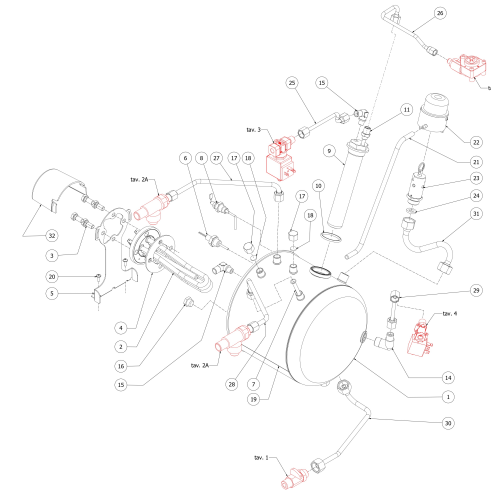

**BEZZERA**

**MODA**

TABLE 9  
MODA 1 gr Display

**BEZZERA****MODA**

TABLE 9  
MODA 1 gr Display

POS	CODE	DESCRIPTION
32	5373109	COVER HEATING ELEMENT CONTACTS

**BEZZERA****MODA**

TABLE 9  
MODA 1 gr Display

**BEZZERA**

**MODA**

TABLE 9A  
MODA 2 gr Display

POS	CODE	DESCRIPTION
1	5321025.01BL	BOILER 2GR WITH EXCHANGER D28 BRILL
2	5721130.01AL	HEATING ELEMENT 110V 1800W
2	5722248.02AL	HEATING ELEMENT 220V 4500W
3	7816423	SCREW TE M8X18 UNI5739 A2
4	5492006	GASKET D76 X 39 X 2 ASBESTOS FREE
5	5078431LW	BOILER SUPPORT
6	7666008	PROBE X THERMOPID AISI316 D3
7	5192316	PESCANTE D6X1 L=180 PTFE B2013
8	5973131LL	ASSY PROBE MAX LEVEL ARCADIA
9	5329022DC-AL	EXCHANGER 2 HOLES L=155 ARCADIA
10	5495007	COPPER GASKET D32X40
11	5963186R	ASSY INJECTOR 150MM 8 HOLES
14	5301507TR	UNION ELBOW M13X3/8
15	5301504AL	ELBOW FITTING M12X1/8
16	5226405AL	PLUG 1/4
17	5221840	CAP NUT M13 OT
18	5492020	GASKET D11.5 X 2
19	9991033	BOILER 2GR COVER
20	7809817	SCREW M4X12
21	7816401	SCREW TE M10X10 UNI 5739 A2
22	5078432LL	BOILER SUPERIOR SUPPORT W/COMP.
23	5194552	HOSE Ø 8x5 SILICONE L=500 1GR
24	5963047.01	ASSY CUP+O RING+VALVE PLUG
25	5965308	ASSY SECURITY VALVE 2,5 BAR
26	5494025	PTFE GASKET
27	5162540LL	SOLENOID VALVE/EXCHANGE PIPE 1°GR
28	5162541LL	SOLENOID VALVE/EXCHANGE PIPE 2°GR
29	5162542LL	VOLUM.COUNTER/EXCHANGE PIPE 2°GR
30	5162543LL	VOLUM.COUNTER/EXCHANGE PIPE 1°GR
31	5163413LL	LEFT STEAM PIPE