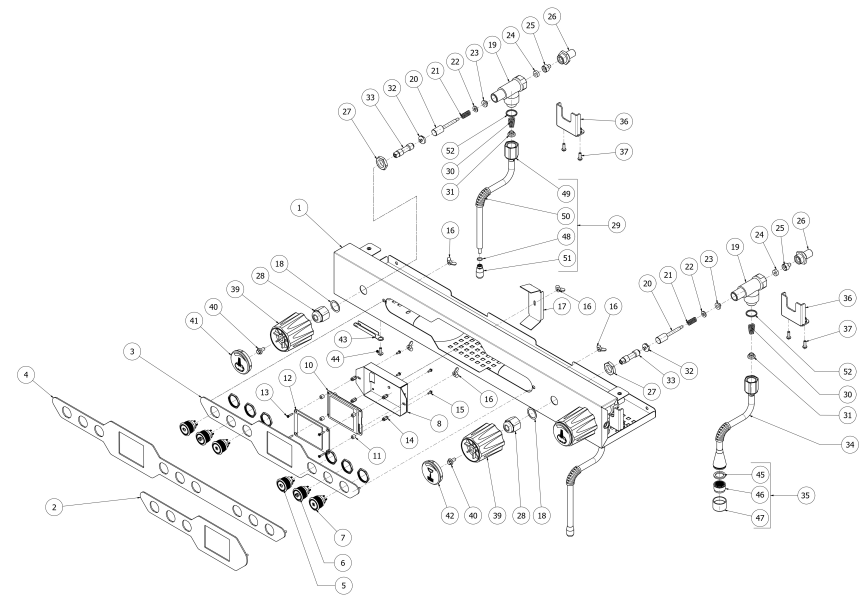

BEZZERA

MODA

TABLE 2A
MODA 1-2-3 gr Display

POS	CODE	DESCRIPTION
51	5266610	4-HOLES STEAM TERMINAL AISI303
52	5494021	NUT GASKET PTFE H=1,5

BEZZERA

MODA

TABLE 2A
MODA 1-2-3 gr Display