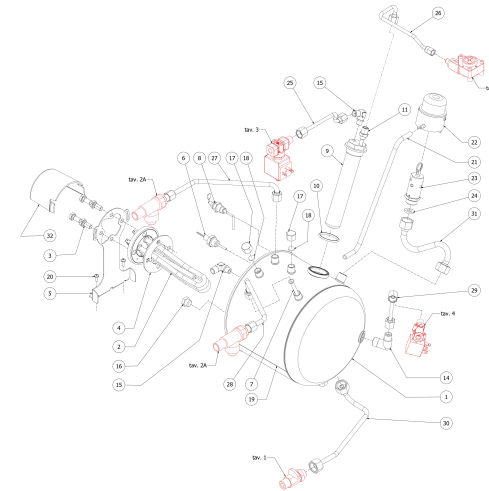

BEZZERA

MODA

TABLE 9
MODA 1 gr Display

POS	CODE	DESCRIPTION
1	5320526.01BL	ARCADIA BOILER 1GR. W/EXCHANGER
2	5722249.01AL	HEATING ELEMENT 110V 1400W
2	5722241.02AL	HEATING ELEMENT 220/240V-1850/2200W
3	7816423	SCREW TE M8X18 UNI5739 A2
4	5492006	GASKET D76 X 39 X 2 ASBESTOS FREE
5	5078431LW	BOILER SUPPORT
6	7666008	PROBE X THERMOPID AISI316 D3
7	5192316	PESCANTE D6X1 L=180 PTFE B2013
8	5973131LL	ASSY PROBE MAX LEVEL ARCADIA
9	5329022DC-AL	EXCHANGER 2 HOLES L=155 ARCADIA
10	5495007	COPPER GASKET D32X40
11	5963186R	ASSY INJECTOR 150MM 8 HOLES
14	5301507TR	UNION ELBOW M13X3/8
15	5301504AL	ELBOW FITTING M12X1/8
16	5226405AL	PLUG 1/4
17	5221840	CAP NUT M13 OT
18	5492020	GASKET D11.5 X 2
19	9991032	BOILER 1GR COVER
20	7809817	SCREW M4X12
21	5194709	SILICON PIPE
22	5963047.01	ASSY CUP+O RING+VALVE PLUG
23	5965308	ASSY SECURITY VALVE 2,5 BAR
24	5494025	PTFE GASKET
25	5162545LL	SOLENOID VALVE/EXCHANGE PIPE 1°GR
26	5162546LL	VOLUM. COUNT./EXCHANGE PIPE 1°GR
27	5163417LL	STEAM PIPE
28	5163418.01LL	WATER PIPE
29	5162544LL	BOILER LOAD PIPE
30	5163412LL	DRAIN PIPE
31	5164096LL	SECURITY VALVE PIPE

BEZZERA

MODA

TABLE 9
MODA 1 gr Display