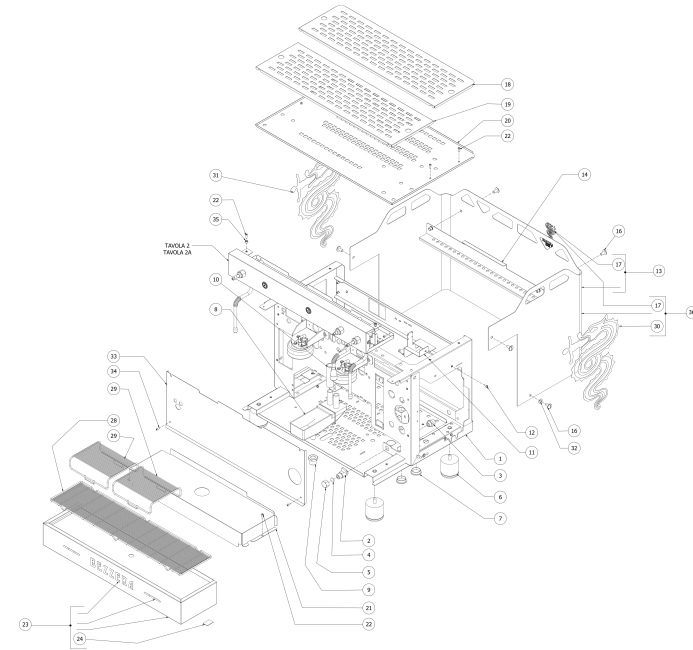

BEZZERA

MODA

TABLE 1
MODA 1-2-3 gr

POS	CODE	DESCRIPTION
28	5261006	WIRED DRAIN GRID 3GR
29	5261004	WIRED CUPS GRID
30	5521564	RIGHT BLACK ADHESIVE LOGO
30	5521569.01	RIGHT GREY ADHESIVE LOGO
31	5521565	LEFT BLACK ADHESIVE LOGO
31	5521570.01	LEFT GREY ADHESIVE LOGO
32	5494026	GASKET PTFE
33	5074927SG	MODA 1GR FRONTAL GROUP
33	5074929SG	MODA 2GR FRONTAL GROUP
33	5074931SG	MODA 3GR FRONTAL GROUP
34	7819901	SCREW TBEI M4X12 ISO 7380 A2 INOX
35	5220802	BUSHING D10 X 4.2 OT
36	5091734LL1	MODA DISPLAY 1GR STAINLESS STEEL BODY W/LOGO
36	5011722LL1-YI	MODA DISPLAY 1GR MATT WHITE BODY W/LOGO
36	5011722LL1-VN	MODA DISPLAY 1GR MATT BLACK BODY W/LOGO
36	5011722LL1-YV	MODA DISPLAY 1GR MATT GREEN BODY W/LOGO
36	5091735LL1	MODA DISPLAY 2GR STAINLESS STEEL BODY W/LOGO
36	5011723LL1-YI	MODA DISPLAY 2GR MATT WHITE BODY W/LOGO
36	5011723LL1-VN	MODA DISPLAY 2GR MATT BLACK BODY W/LOGO
36	5011723LL1-YV	MODA DISPLAY 2GR MATT GREEN BODY W/LOGO
36	5091736LL1	MODA DISPLAY 3GR STAINLESS STEEL BODY W/LOGO
36	5011724LL1-YI	MODA DISPLAY 3GR MATT WHITE BODY W/LOGO
36	5011724LL1-VN	MODA DISPLAY 3GR MATT BLACK BODY W/LOGO
36	5011724LL1-YV	MODA DISPLAY 3GR MATT GREEN BODY W/LOGO

BEZZERA

MODA

TABLE 1
MODA 1-2-3 gr