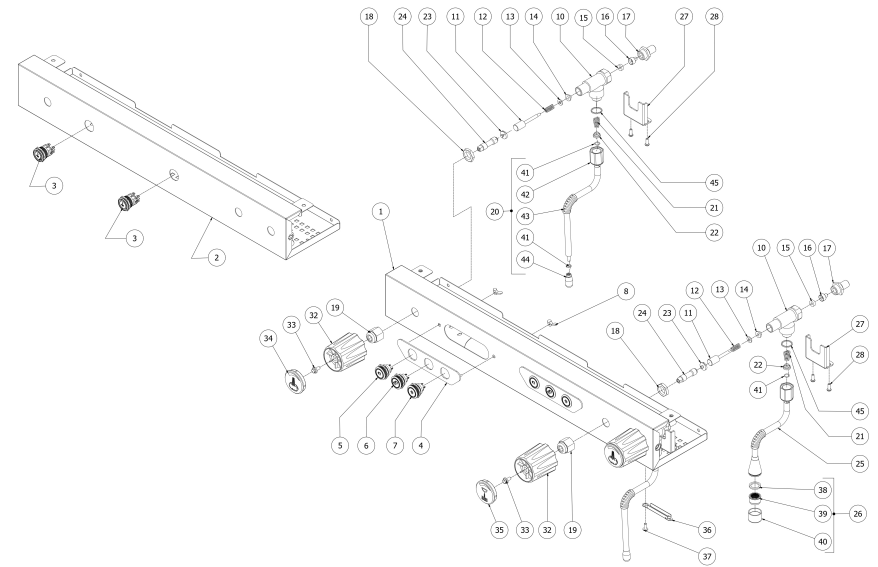

**BEZZERA**

**MODA**

TABLE 2  
MODA 1-2-3 gr DE-PM

**BEZZERA**

**MODA**

TABLE 2  
MODA 1-2-3 gr DE-PM

POS	CODE	DESCRIPTION
15	5496042	GASKET D11X4X4 EPT 70
16	5224603AL	GASKET HOLDER D12X12 OT57USA
17	5225309.01AL	FITTING M13X3/8
18	5221826	NUT 3/8
19	5221882CM	CHROMED LOCKING NUT 3/8
20	7479994.01	STEAM TUBE 4 HOLES
21	5471532.01	SPRING FOR ARTICULATION
22	5190501	CUP FOR FITTING PTFE/GLASS
23	5260600	STUD
24	5220415.01	TAP AUCTION
25	5966566	WATER TUBE SEMISPHERE 14.3
26	5226601TW	WATER HOSE TERMINAL
27	5058479LL	STEAM TAP SUPPORT W/COMPASSES
28	7819901	SCREW TBEI M4X12 ISO 7380 A2 INOX
29	7663648	3 KEYS CABLE MODA 1°GR
30	7663650	3 KEYS CABLE MODA 2°GR
31	7663643	3 KEYS CABLE MODA 3GR
32	5371816	HANDLE D54 MATT BLACK K30
33	7819920	SCREWS TE M5X10 C/KNURLED STAINLESS
34	5373932CM	STEAM CAP D45 CHROMED
35	5373933CM	WATER PLUG D45 CHROMED
36	5053067LW	REGULATION TAP COVER
37	7809817	SCREW M4X12
38	5493003	GASKET D20.5X15 H1.5 NBR 70SH
39	5471037	ACETALIC AIR FILTER
40	7305020TW	WATER TERMINAL
41	7496095	OR GASKET 6X1.2 EPDM70
42	5221872	LOOSEN NUT 3/8
43	7371004	STEAM PIPE PROTECTION
44	5266610	4-HOLES STEAM TERMINAL AISI303

**BEZZERA**

**MODA**

TABLE 2  
MODA 1-2-3 gr DE-PM

**BEZZERA****MODA**TABLE 2  
MODA 1-2-3 gr DE-PM

POS	CODE	DESCRIPTION
45	5494021	NUT GASKET PTFE H=1,5

**BEZZERA****MODA**TABLE 2  
MODA 1-2-3 gr DE-PM

**BEZZERA**