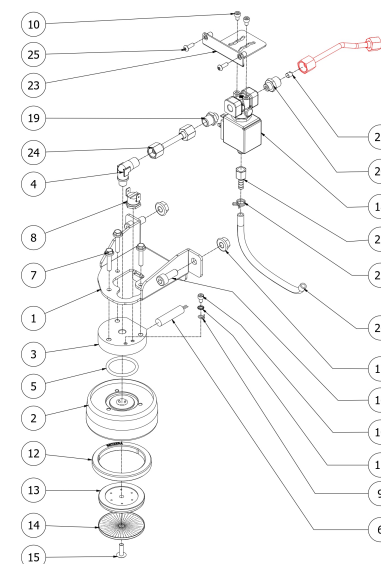

**BEZZERA**

**MODA**

TABLE 2A  
MODA 1-2-3 gr Display

**BEZZERA****MODA**

TABLE 2A  
MODA 1-2-3 gr Display

POS	CODE	DESCRIPTION
51	5266610	4-HOLES STEAM TERMINAL AISI303
52	5494021	NUT GASKET PTFE H=1,5

**BEZZERA****MODA**

TABLE 2A  
MODA 1-2-3 gr Display

**BEZZERA**

**MODA**

TABLE 3  
MODA 1-2-3 gr

POS	CODE	DESCRIPTION
1	5018460.02CT	COUPLING RING SUPPORT
2	5280502TW-AL	COUPLING RING DENICROMAL
3	5283520.03AL	CARTDRIDGE FLANGE
4	5301504AL	ELBOW FITTING M12X1/8
5	7496004.01	GASKET OR 139 VITON FDA
6	5963221.01	ASSY CARTRIDGE HEATING ELEMENT (MODA DE/PM)
6	5963326	ASSY SINGLE CARTRIDGE 220/240V (MODA DISPLAY)
7	7816031	SCREW
8	7634808	THERMAL SAFETY DEVICE 250V 95°C (MODA DE/PM)
9	7666013	PROBE RING FOR PID (MODA DISPLAY)
10	7816017	SCREW TCEI M4X6 (MODA DISPLAY)
11	7814001	WASHER D4 DIN 6798A A2 (MODA DISPLAY)
12	7493025	GASKET RING H8,5 65SH BLUE
13	5285501AL	SHOWER-HOLDER D57 H7.5 OT60LF
14	5470501	SHOWER D57 AISI 304
15	7809903	SCREWS POLIERS M5X16 A4 AISI316
16	7816014	SCREW M8X20 UNI5931 A2
17	7812703	NUT M8 DIN6923 INOX A2
18	7702419	SOLENOID VALVE 3 WAYS 110/120V
18	7702418	SOLENOID VALVE 3 WAYS ODE 230/240V
18	7702420	SOLENOID VALVE 3 WAYS 220V
19	5302090AL	FITTING M12-1/8"
20	5302091AL	FITTING M13-1/8"
21	5223003	JET M6 X 6 HOLE D0.8 OT
22	5370313	GROUP E.VALVE DRAIN RUBBER HOLDER
23	5078430LL	EV SUPPORT W/COMPASSES
24	5162538LL	GROUP EV PIPE
25	7819901	SCREW TBEI M4X12 ISO 7380 A2 INOX
26	5194611	SILICON TUBE 8X5X140 (1 AND 3 GROUP)
26	5194586	HOSE 8X5 L=200 SILICONE (2 GROUP)

**BEZZERA**

**MODA**

TABLE 3  
MODA 1-2-3 gr

**BEZZERA****MODA**TABLE 3  
MODA 1-2-3 gr

POS	CODE	DESCRIPTION
26	5194698	SILICON PIPE (3 GROUP)
27	7611516	CLAMP 10086

**BEZZERA****MODA**TABLE 3  
MODA 1-2-3 gr