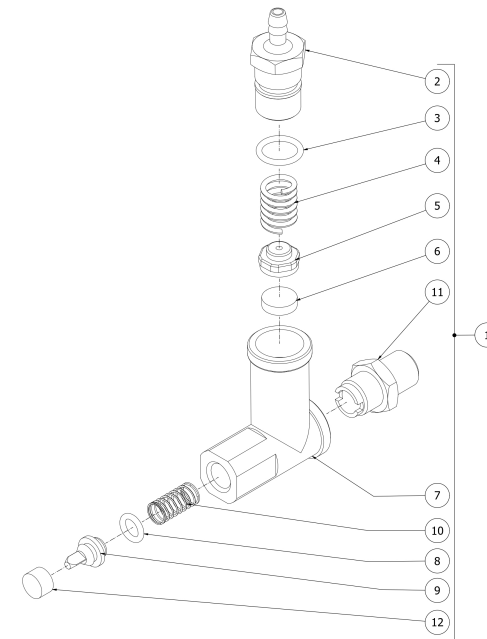

**BEZZERA**

**MODA**

TABLE 4C  
MODA 1-2-3 gr PM

TABLE 5  
MODA 1-2-3 gr

POS	CODE	DESCRIPTION
1	5965212.01AL	ASSY OPV ADJUST. 9/12 BAR
2	5302077AL	FITTING PORT.M14X1 OTXTUBO6X4 OT57U
3	7496052	OR GASKET 114 VITON
4	5471539	CALIBRATED SPRING D.1,6
5	5224620AL	GASKET-HOLDER ES.12X6.8 OT57USA
6	5493042	GASKET D.11X3
7	5283053TP	SURPRESSION VALVE BODY
8	7496018	OR GASKET 105
9	5224615AL	GASKET-HOLDER SURP.VALVE OT57USA
10	5471505	CALIBRATED SPRING D0.45 H22 AISI302
11	5302017AL	FITTING M12 ES16 H26.5 OT57USA
12	5471019	FILTER D8,5X5 AISI304

TABLE 5  
MODA 1-2-3 gr

**BEZZERA****MODA**TABLE 6  
MODA 1 gr

POS	CODE	DESCRIPTION
1	7741005.03	ELECTRIC MOTOR 110V 25MF 50/60HZ
1	7742404.03	ELECTRIC MOTOR 220/240V 6MF 50/60HZ
2	5018477LL	MOTOR SUPPORT W/COMPASSES
3	5038457CT	MOTOR SUPPORT
4	7470601	VIBRATION-DAMPING D25X10
5	7812701	NUT M6 DIN6923 INOX A2
6	7730506	ROTARY PUMP 100L/H PA104X
7	7374005	PROCON PUMP FILTER
8	7496033	OR GASKET 2075 VITON
9	7730508	KIT PUMP 48YZ
10	7611508	PUMP CLAMP
11	7816027	SCREW TCEI M5X8 UNI5931 A2
12	7814002	NOTCHED WASHER D4
13	5302012.01AL	STRAIGHT FITTING 3/8
14	7303044TR	FITTING 3/8
15	5302057AL	FITTING 1/8
16	7304505TR	FITTING 3 WAYS 1/8
17	5221844	NUT 1/8
18	7304538TR	FITTING
19	7814001	WASHER D4 DIN 6798A A2
20	7809817	SCREW M4X12
21	7200512.02	FLEX INOX 3/8
22	7493024	GASKET D14,5
23	7400904	CAPILL.1,27X2,51X800 1/8-M12
24	7400909	PUMP CAPILLARY
25	7432524.03	PRESSURE GAUCE D60 DOUBLE SCALE