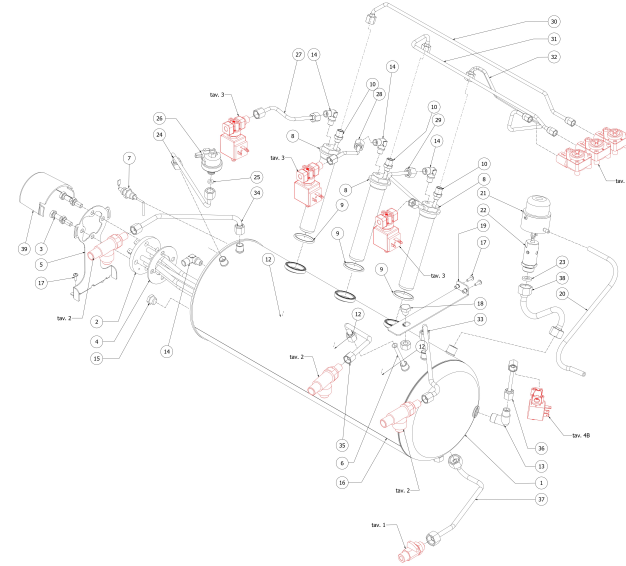

BEZZERA

MODA

TABLE 8B
MODA 3 gr DE

POS	CODE	DESCRIPTION
1	5321522.01BL	ARCADIA BOILER 3GR. W/EXCHANGER
2	5722243.02AL	HEATING ELEMENT 220/240V-4600/5450W
3	7816423	SCREW TE M8X18 UNI5739 A2
4	5492006	GASKET D76 X 39 X 2 ASBESTOS FREE
5	5078431LW	BOILER SUPPORT
6	5192316	PESCANTE D6X1 L=180 PTFE B2013
7	5973131LL	ASSY PROBE MAX LEVEL ARCADIA
8	5329022DC-AL	EXCHANGER 2 HOLES L=155 ARCADIA
9	5495007	COPPER GASKET D32X40
10	5963186R	ASSY INJECTOR 150MM 8 HOLES
13	5301507TR	UNION ELBOW M13X3/8
14	5301504AL	ELBOW FITTING M12X1/8
15	5226405AL	PLUG 1/4
16	9991034	BOILER 3GR COVER
17	7809817	SCREW M4X12
18	7816401	SCREW TE M10X10 UNI 5739 A2
19	5078432LL	BOILER SUPERIOR SUPPORT W/COMP.
20	5194646	SILICON TUBE 8X5X600
21	5963047.01	ASSY CUP+O RING+VALVE PLUG
22	5965308	ASSY SECURITY VALVE 2,5 BAR
23	5494025	PTFE GASKET
24	5162556LL	PRESSOSTAT PIPE
25	5492028	GASKET D10.5X4X3
26	7433025	PRESSOSTAT XP100 1/4
27	5162547LL	1°GR EXCH./SOLENOID VALVE PIPE
28	5162548LL	2°GR EXCH./SOLENOID VALVE PIPE
29	5162549LL	3°GR EXCH./SOLENOID VALVE PIPE
30	5162550LL	1°GR EXCH./VOLUM.COUNTER PIPE
31	5162551LL	2°GR EXCH./VOLUM.COUNTER PIPE
32	5162552LL	3°GR EXCH./VOLUM.COUNTER PIPE

BEZZERA

MODA

TABLE 8B
MODA 3 gr DE