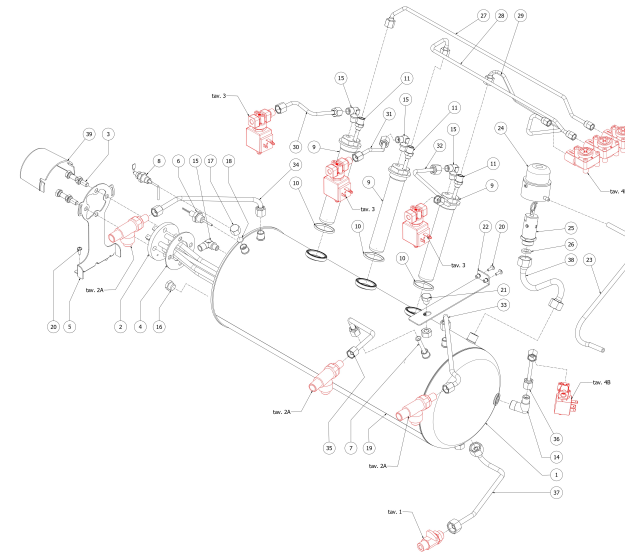

BEZZERA

MODA

TABLE 9B
MODA 3 gr DISPLAY

POS	CODE	DESCRIPTION
33	5163419LL	RIGHT STEAM PIPE
34	5163420LL	LEFT STEAM PIPE
35	5163421LL	WATER PIPE
36	5162544LL	BOILER LOAD PIPE
37	5163412LL	DRAIN PIPE
38	5164096LL	SECURITY VALVE PIPE
39	5373109	COVER HEATING ELEMENT CONTACTS

BEZZERA

MODA

TABLE 9B
MODA 3 gr DISPLAY