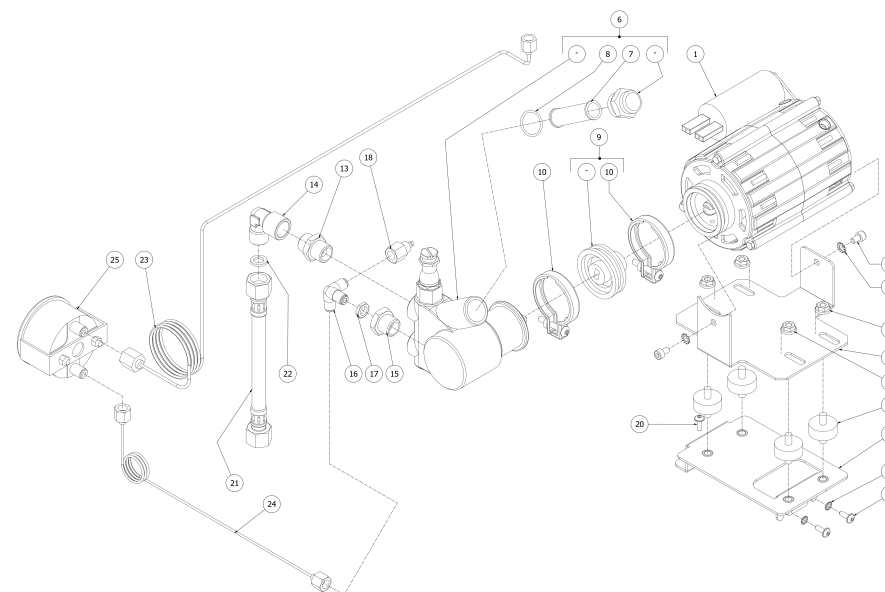

BEZZERA

MODA

TABLE 6
MODA 1 gr

POS	CODE	DESCRIPTION
1	7741005.03	ELECTRIC MOTOR 110V 25MF 50/60HZ
1	7742404.03	ELECTRIC MOTOR 220/240V 6MF 50/60HZ
2	5018477LL	MOTOR SUPPORT W/COMPASSES
3	5038457CT	MOTOR SUPPORT
4	7470601	VIBRATION-DAMPING D25X10
5	7812701	NUT M6 DIN6923 INOX A2
6	7730506	ROTARY PUMP 100L/H PA104X
7	7374005	PROCON PUMP FILTER
8	7496033	OR GASKET 2075 VITON
9	7730508	KIT PUMP 48YZ
10	7611508	PUMP CLAMP
11	7816027	SCREW TCEI M5X8 UNI5931 A2
12	7814002	NOTCHED WASHER D4
13	5302012.01AL	STRAIGHT FITTING 3/8
14	7303044TR	FITTING 3/8
15	5302057AL	FITTING 1/8
16	7304505TR	FITTING 3 WAYS 1/8
17	5221844	NUT 1/8
18	7304538TR	FITTING
19	7814001	WASHER D4 DIN 6798A A2
20	7809817	SCREW M4X12
21	7200512.02	FLEX INOX 3/8
22	7493024	GASKET D14,5
23	7400904	CAPILL.1,27X2,51X800 1/8-M12
24	7400909	PUMP CAPILLARY
25	7432524.03	PRESSURE GAUCE D60 DOUBLE SCALE

BEZZERA

MODA

TABLE 6
MODA 1 gr