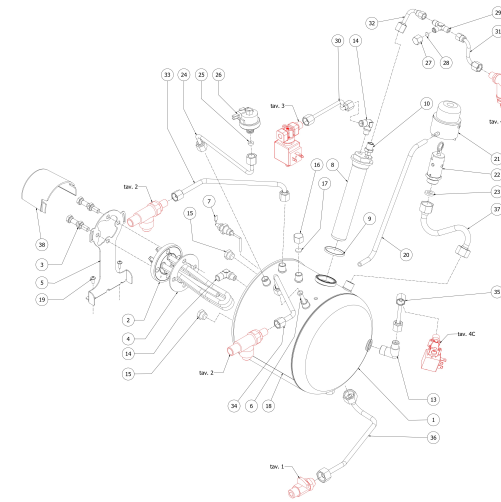

BEZZERA

MODA

TABLE 10
MODA 1 gr PM

POS	CODE	DESCRIPTION
1	5320526.01BL	ARCADIA BOILER 1GR. W/EXCHANGER
2	5722249.01AL	HEATING ELEMENT 110V 1400W
2	5722241.02AL	HEATING ELEMENT 220/240V-1850/2200W
3	7816423	SCREW TE M8X18 UNI5739 A2
4	5492006	GASKET D76 X 39 X 2 ASBESTOS FREE
5	5078431LW	BOILER SUPPORT
6	5192316	PESCANTE D6X1 L=180 PTFE B2013
7	5973131LL	ASSY PROBE MAX LEVEL ARCADIA
8	5329022DC-AL	EXCHANGER 2 HOLES L=155 ARCADIA
9	5495007	COPPER GASKET D32X40
10	5963186R	ASSY INJECTOR 150MM 8 HOLES
13	5301507TR	UNION ELBOW M13X3/8
14	5301504AL	ELBOW FITTING M12X1/8
15	5226405AL	PLUG 1/4
16	5221840	CAP NUT M13 OT
17	5492020	GASKET D11.5 X 2
18	9991032	BOILER 1GR COVER
19	7809817	SCREW M4X12
20	5194709	SILICON PIPE
21	5963047.01	ASSY CUP+O RING+VALVE PLUG
22	5965308	ASSY SECURITY VALVE 2,5 BAR
23	5494025	PTFE GASKET
24	5162556LL	PRESSOSTAT PIPE
25	5492028	GASKET D10.5X4X3
26	7433025	PRESSOSTAT XP100 1/4
27	5221835	CAP NUT 1/8
28	5492019	GASKET D8 X 2 ASBESTOS FREE
29	7304514TR	CONNECTOR TEE BRASS LEAD FREE
30	5162545LL	SOLENOID VALVE/EXCHANGE PIPE 1°GR
31	5162557LL	CROSS/SURP.VALVE PIPE

BEZZERA

MODA

TABLE 10
MODA 1 gr PM