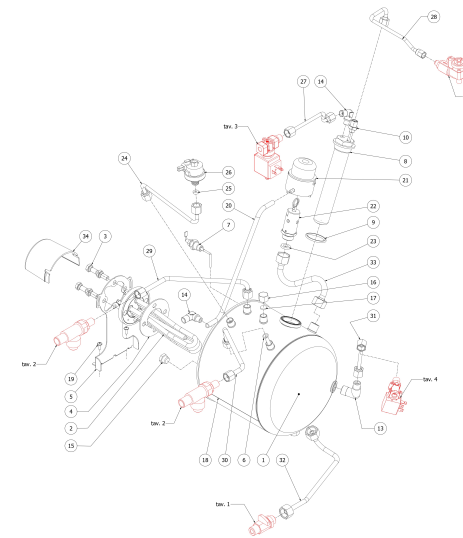

BEZZERA

MODA

TABLE 8
MODA 1 gr DE

POS	CODE	DESCRIPTION
32	5163412LL	DRAIN PIPE
33	5164096LL	SECURITY VALVE PIPE
34	5373109	COVER HEATING ELEMENT CONTACTS

BEZZERA

MODA

TABLE 8
MODA 1 gr DE