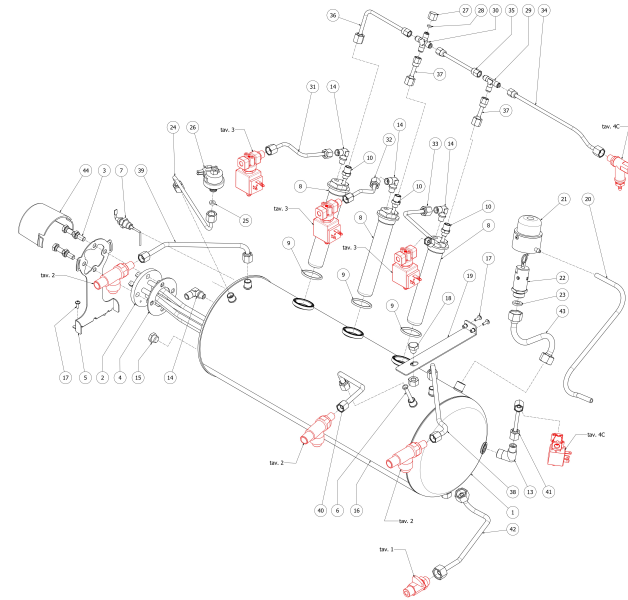

BEZZERA

MODA

TABLE 10B
MODA 3 gr PM

POS	CODE	DESCRIPTION
1	5321522.01BL	ARCADIA BOILER 3GR. W/EXCHANGER
2	5722243.02AL	HEATING ELEMENT 220/240V-4600/5450W
3	7816423	SCREW TE M8X18 UNI5739 A2
4	5492006	GASKET D76 X 39 X 2 ASBESTOS FREE
5	5078431LW	BOILER SUPPORT
6	5192316	PESCANTE D6X1 L=180 PTFE B2013
7	5973131LL	ASSY PROBE MAX LEVEL ARCADIA
8	5329022DC-AL	EXCHANGER 2 HOLES L=155 ARCADIA
9	5495007	COPPER GASKET D32X40
10	5963186R	ASSY INJECTOR 150MM 8 HOLES
13	5301507TR	UNION ELBOW M13X3/8
14	5301504AL	ELBOW FITTING M12X1/8
15	5226405AL	PLUG 1/4
16	9991034	BOILER 3GR COVER
17	7809817	SCREW M4X12
18	7816401	SCREW TE M10X10 UNI 5739 A2
19	5078432LL	BOILER SUPERIOR SUPPORT W/COMP.
20	5194646	SILICON TUBE 8X5X600
21	5963047.01	ASSY CUP+O RING+VALVE PLUG
22	5965308	ASSY SECURITY VALVE 2,5 BAR
23	5494025	PTFE GASKET
24	5162556LL	PRESSOSTAT PIPE
25	5492028	GASKET D10.5X4X3
26	7433025	PRESSOSTAT XP100 1/4
27	5221835	CAP NUT 1/8
28	5492019	GASKET D8 X 2 ASBESTOS FREE
29	7304509TR	FITTING
30	7304001AL	FITTING 1/8
31	5162547LL	1°GR EXCH./SOLENOID VALVE PIPE
32	5162548LL	2°GR EXCH./SOLENOID VALVE PIPE

BEZZERA

MODA

TABLE 10B
MODA 3 gr PM