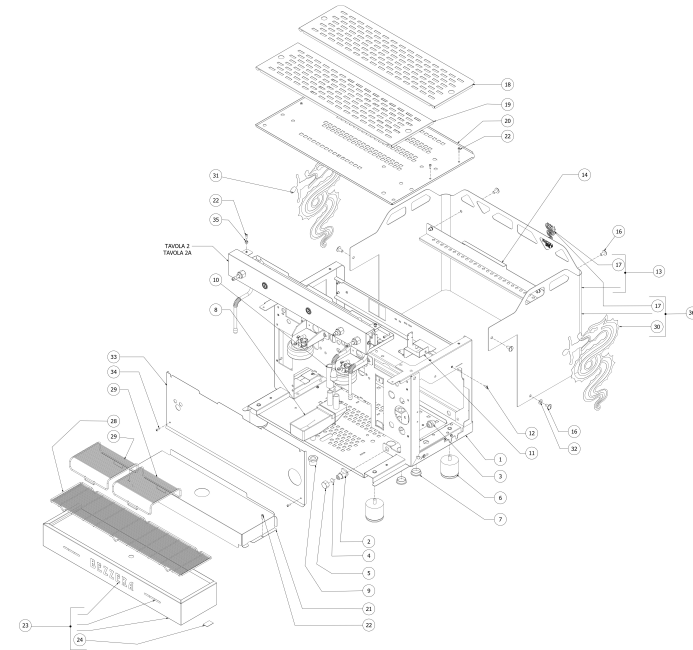

**BEZZERA**

**MODA**

TABLE 1  
MODA 1-2-3 gr

**BEZZERA**

**MODA**

TABLE 1  
MODA 1-2-3 gr

POS	CODE	DESCRIPTION
28	5261006	WIRED DRAIN GRID 3GR
29	5261004	WIRED CUPS GRID
30	5521564	RIGHT BLACK ADHESIVE LOGO
30	5521569.01	RIGHT GREY ADHESIVE LOGO
31	5521565	LEFT BLACK ADHESIVE LOGO
31	5521570.01	LEFT GREY ADHESIVE LOGO
32	5494026	GASKET PTFE
33	5074927SG	MODA 1GR FRONTAL GROUP
33	5074929SG	MODA 2GR FRONTAL GROUP
33	5074931SG	MODA 3GR FRONTAL GROUP
34	7819901	SCREW TBEI M4X12 ISO 7380 A2 INOX
35	5220802	BUSHING D10 X 4.2 OT
36	5091734LL1	MODA DISPLAY 1GR STAINLESS STEEL BODY W/LOGO
36	5011722LL1-YI	MODA DISPLAY 1GR MATT WHITE BODY W/LOGO
36	5011722LL1-VN	MODA DISPLAY 1GR MATT BLACK BODY W/LOGO
36	5011722LL1-YV	MODA DISPLAY 1GR MATT GREEN BODY W/LOGO
36	5091735LL1	MODA DISPLAY 2GR STAINLESS STEEL BODY W/LOGO
36	5011723LL1-YI	MODA DISPLAY 2GR MATT WHITE BODY W/LOGO
36	5011723LL1-VN	MODA DISPLAY 2GR MATT BLACK BODY W/LOGO
36	5011723LL1-YV	MODA DISPLAY 2GR MATT GREEN BODY W/LOGO
36	5091736LL1	MODA DISPLAY 3GR STAINLESS STEEL BODY W/LOGO
36	5011724LL1-YI	MODA DISPLAY 3GR MATT WHITE BODY W/LOGO
36	5011724LL1-VN	MODA DISPLAY 3GR MATT BLACK BODY W/LOGO
36	5011724LL1-YV	MODA DISPLAY 3GR MATT GREEN BODY W/LOGO