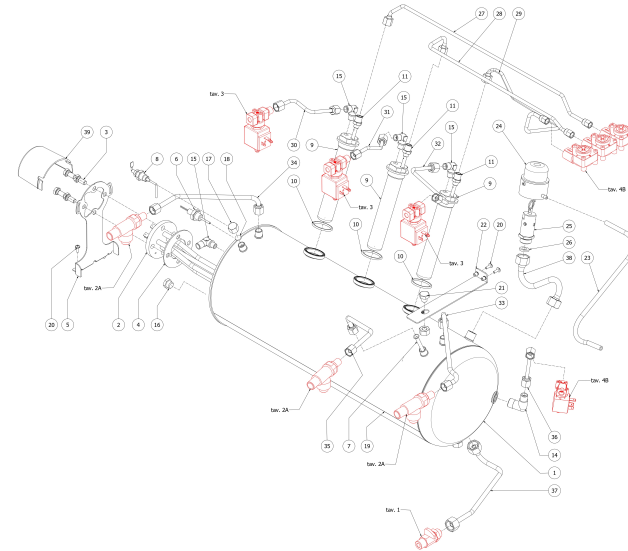

BEZZERA

MODA

TABLE 9B
MODA 3 gr DISPLAY

POS	CODE	DESCRIPTION
1	5321522.01BL	ARCADIA BOILER 3GR. W/EXCHANGER
2	5722243.02AL	HEATING ELEMENT 220/240V-4600/5450W
3	7816423	SCREW TE M8X18 UNI5739 A2
4	5492006	GASKET D76 X 39 X 2 ASBESTOS FREE
5	5078431LW	BOILER SUPPORT
6	7666008	PROBE X THERMOPID AISI316 D3
7	5192316	PESCANTE D6X1 L=180 PTFE B2013
8	5973131LL	ASSY PROBE MAX LEVEL ARCADIA
9	5329022DC-AL	EXCHANGER 2 HOLES L=155 ARCADIA
10	5495007	COPPER GASKET D32X40
11	5963186R	ASSY INJECTOR 150MM 8 HOLES
14	5301507TR	UNION ELBOW M13X3/8
15	5301504AL	ELBOW FITTING M12X1/8
16	5226405AL	PLUG 1/4
17	5221840	CAP NUT M13 OT
18	5492020	GASKET D11.5 X 2
19	9991034	BOILER 3GR COVER
20	7809817	SCREW M4X12
21	7816401	SCREW TE M10X10 UNI 5739 A2
22	5078432LL	BOILER SUPERIOR SUPPORT W/COMP.
23	5194646	SILICON TUBE 8X5X600
24	5963047.01	ASSY CUP+O RING+VALVE PLUG
25	5965308	ASSY SECURITY VALVE 2,5 BAR
26	5494025	PTFE GASKET
27	5162547LL	1°GR EXCH./SOLENOID VALVE PIPE
28	5162548LL	2°GR EXCH./SOLENOID VALVE PIPE
29	5162549LL	3°GR EXCH./SOLENOID VALVE PIPE
30	5162550LL	1°GR EXCH./VOLUM.COUNTER PIPE
31	5162551LL	2°GR EXCH./VOLUM.COUNTER PIPE
32	5162552LL	3°GR EXCH./VOLUM.COUNTER PIPE

BEZZERA

MODA

TABLE 9B
MODA 3 gr DISPLAY