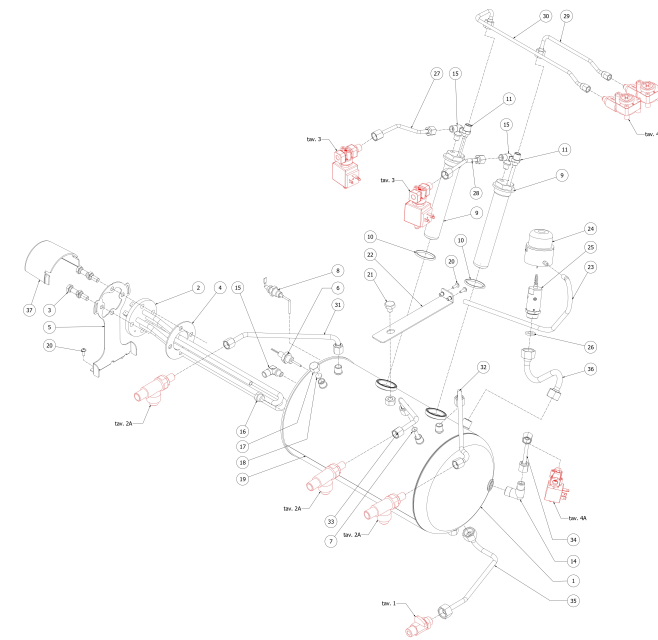

BEZZERA

MODA

TABLE 9A
MODA 2 gr Display

POS	CODE	DESCRIPTION
32	5163414LL	RIGHT STEAM PIPE
33	5163415LL	WATER PIPE
34	5162544LL	BOILER LOAD PIPE
35	5163412LL	DRAIN PIPE
36	5164096LL	SECURITY VALVE PIPE
37	5373109	COVER HEATING ELEMENT CONTACTS

BEZZERA

MODA

TABLE 9A
MODA 2 gr Display