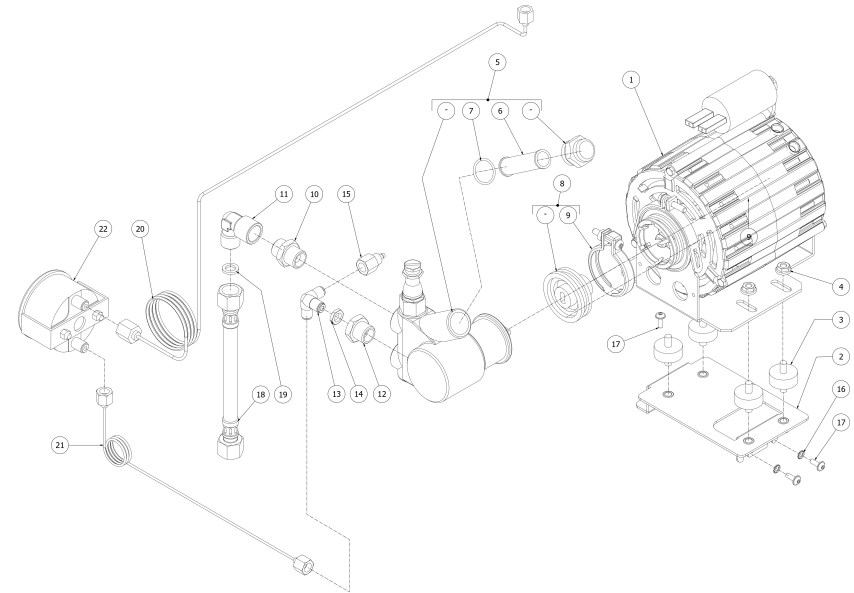

BEZZERA

MODA

TABLE 6A
MODA 2-3 gr

POS	CODE	DESCRIPTION
1	7741005.03	ELECTRIC MOTOR 110V 25MF 50/60HZ
1	7742202.02	ELECTRIC MOTOR 220/240V 10MF
2	5018477LL	MOTOR SUPPORT W/COMPASSES
3	7470601	VIBRATION-DAMPING D25X10
4	7812701	NUT M6 DIN6923 INOX A2
5	7730507	ROTARY PUMP 200L/H PA204X
6	7374005	PROCON PUMP FILTER
7	7496033	OR GASKET 2075 VITON
8	7730508	KIT PUMP 48YZ
9	7611508	PUMP CLAMP
10	5302012.01AL	STRAIGHT FITTING 3/8
11	7303044TR	FITTING 3/8
12	5302057AL	FITTING 1/8
13	7304505TR	FITTING 3 WAYS 1/8
14	5221844	NUT 1/8
15	7304538TR	FITTING
16	7814001	WASHER D4 DIN 6798A A2
17	7809817	SCREW M4X12
18	7200512.02	FLEX INOX 3/8
19	7493024	GASKET D14,5
20	7400904	CAPILL.1,27X2,51X800 1/8-M12 2 group
20	7400907	CAPILLARY 1,27X2,51X950 1/8-M12 3 group
21	7400909	PUMP CAPILLARY
22	7432524.03	PRESSURE GAUCE D60 DOUBLE SCALE

BEZZERA

MODA

TABLE 6A
MODA 2-3 gr