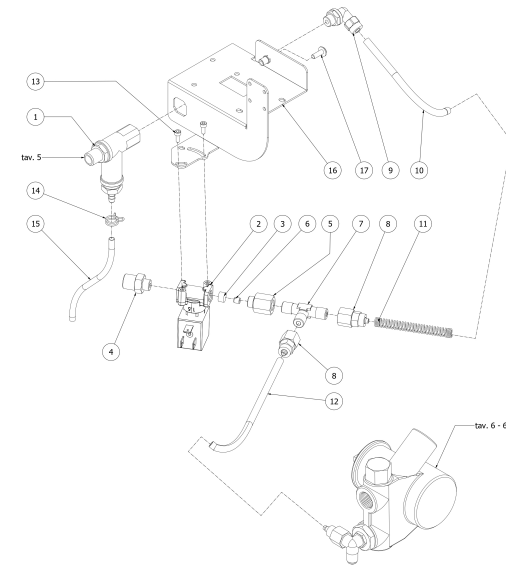

**BEZZERA**

**MODA**

TABLE 4C  
MODA 1-2-3 gr PM

TABLE 5  
MODA 1-2-3 gr

POS	CODE	DESCRIPTION
1	5965212.01AL	ASSY OPV ADJUST. 9/12 BAR
2	5302077AL	FITTING PORT.M14X1 OTXTUBO6X4 OT57U
3	7496052	OR GASKET 114 VITON
4	5471539	CALIBRATED SPRING D.1,6
5	5224620AL	GASKET-HOLDER ES.12X6.8 OT57USA
6	5493042	GASKET D.11X3
7	5283053TP	SURPRESSION VALVE BODY
8	7496018	OR GASKET 105
9	5224615AL	GASKET-HOLDER SURP.VALVE OT57USA
10	5471505	CALIBRATED SPRING D0.45 H22 AISI302
11	5302017AL	FITTING M12 ES16 H26.5 OT57USA
12	5471019	FILTER D8,5X5 AISI304