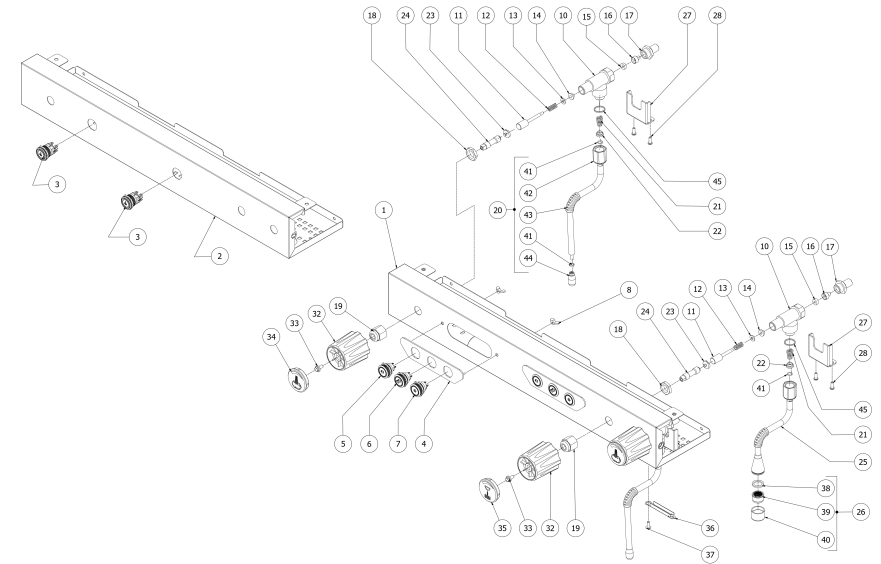

**BEZZERA**

**MODA**

TABLE 2  
MODA 1-2-3 gr DE-PM

**BEZZERA**

**MODA**

TABLE 2  
MODA 1-2-3 gr DE-PM

POS	CODE	DESCRIPTION
15	5496042	GASKET D11X4X4 EPT 70
16	5224603AL	GASKET HOLDER D12X12 OT57USA
17	5225309.01AL	FITTING M13X3/8
18	5221826	NUT 3/8
19	5221882CM	CHROMED LOCKING NUT 3/8
20	7479994.01	STEAM TUBE 4 HOLES
21	5471532.01	SPRING FOR ARTICULATION
22	5190501	CUP FOR FITTING PTFE/GLASS
23	5260600	STUD
24	5220415.01	TAP AUCTION
25	5966566	WATER TUBE SEMISPHERE 14.3
26	5226601TW	WATER HOSE TERMINAL
27	5058479LL	STEAM TAP SUPPORT W/COMPASSES
28	7819901	SCREW TBEI M4X12 ISO 7380 A2 INOX
29	7663648	3 KEYS CABLE MODA 1°GR
30	7663650	3 KEYS CABLE MODA 2°GR
31	7663643	3 KEYS CABLE MODA 3GR
32	5371816	HANDLE D54 MATT BLACK K30
33	7819920	SCREWS TE M5X10 C/KNURLED STAINLESS
34	5373932CM	STEAM CAP D45 CHROMED
35	5373933CM	WATER PLUG D45 CHROMED
36	5053067LW	REGULATION TAP COVER
37	7809817	SCREW M4X12
38	5493003	GASKET D20.5X15 H1.5 NBR 70SH
39	5471037	ACETALIC AIR FILTER
40	7305020TW	WATER TERMINAL
41	7496095	OR GASKET 6X1.2 EPDM70
42	5221872	LOOSEN NUT 3/8
43	7371004	STEAM PIPE PROTECTION
44	5266610	4-HOLES STEAM TERMINAL AISI303