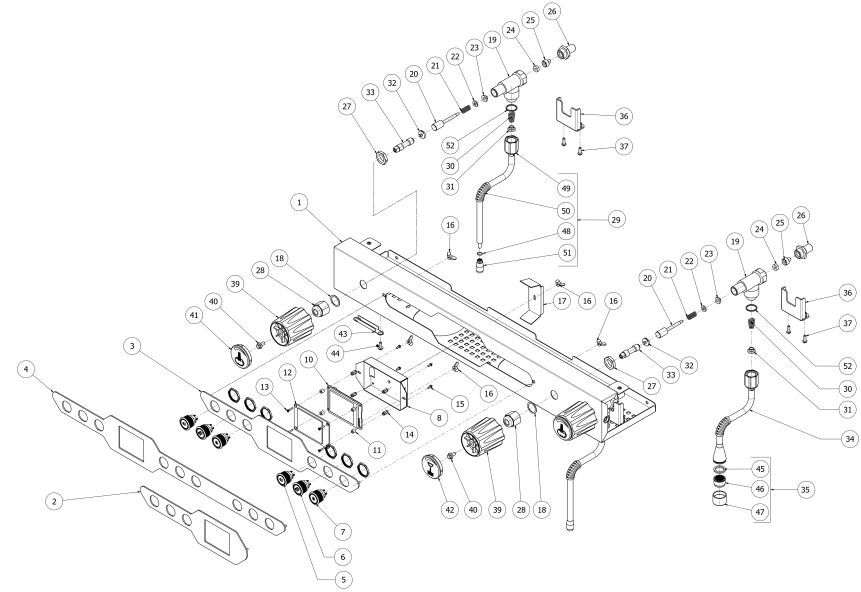

**BEZZERA**

**MODA**

TABLE 2  
MODA 1-2-3 gr DE-PM

**BEZZERA****MODA**TABLE 2  
MODA 1-2-3 gr DE-PM

POS	CODE	DESCRIPTION
45	5494021	NUT GASKET PTFE H=1,5

**BEZZERA****MODA**TABLE 2  
MODA 1-2-3 gr DE-PM

**BEZZERA**

**BEZZERA**

**MODA**

TABLE 2A  
MODA 1-2-3 gr Display

**BEZZERA**

**MODA**

TABLE 2A  
MODA 1-2-3 gr Display

POS	CODE	DESCRIPTION
23	5494004	GASKET D12 X 6 PTFE GRAPHITIZED
24	5496042	GASKET D11X4X4 EPT 70
25	5224603AL	GASKET HOLDER D12X12 OT57USA
26	5225309.01AL	FITTING M13X3/8
27	5221826	NUT 3/8
28	5221882CM	CHROMED LOCKING NUT 3/8
29	7479994.01	STEAM TUBE 4 HOLES
30	5471532.01	SPRING FOR ARTICULATION
31	5190501	CUP FOR FITTING PTFE/GLASS
32	5260600	STUD
33	5220415.01	TAP AUCTION
34	5966566	WATER TUBE SEMISPHERE 14.3
35	5226601TW	WATER HOSE TERMINAL
36	5058479LL	STEAM TAP SUPPORT W/COMPASSES
37	7819901	SCREW TBEI M4X12 ISO 7380 A2 INOX
38	7663648	3 KEYS CABLE MODA 1°GR
38	7663650	3 KEYS CABLE MODA 2°GR
38	7663643	3 KEYS CABLE MODA 3GR
39	5371816	HANDLE D54 MATT BLACK K30
40	7819920	SCREWS TE M5X10 C/KNURLED STAINLESS
41	5373932CM	STEAM CAP D45 CHROMED
42	5373933CM	WATER PLUG D45 CHROMED
43	5053067LW	REGULATION TAP COVER
44	7809817	SCREW M4X12
45	5493003	GASKET D20.5X15 H1.5 NBR 70SH
46	5471037	ACETALIC AIR FILTER
47	7305020TW	WATER TERMINAL
48	7496095	OR GASKET 6X1.2 EPDM70
49	5221872	LOOSEN NUT 3/8
50	7371004	STEAM PIPE PROTECTION