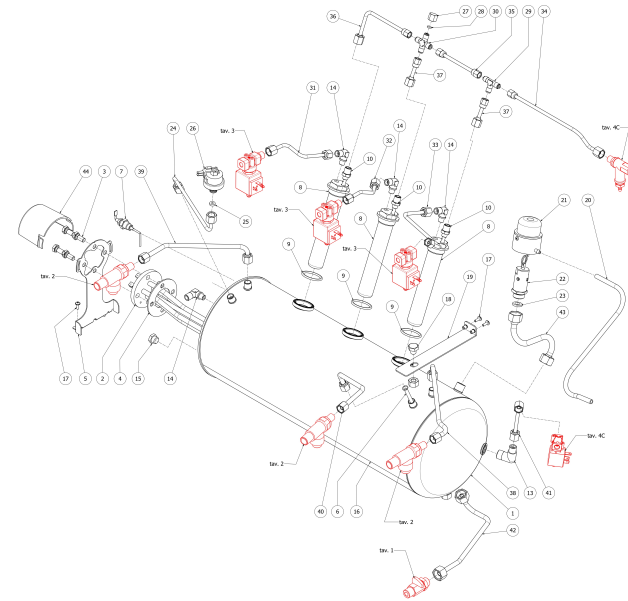

**BEZZERA**

**MODA**

TABLE 10B  
MODA 3 gr PM

**BEZZERA****MODA**

TABLE 10B  
MODA 3 gr PM

POS	CODE	DESCRIPTION
33	5162549LL	3°GR EXCH./SOLENOID VALVE PIPE
34	5162561LL	3°GR TEE/SURPR.VALVE PIPE
35	5162562LL	2°GR CROSS/3°GR TEE PIPE
36	5162563LL	1°GR EXCH./2°GR CROSS PIPE
37	5162555LL	SURPRESSION VALVE/TEE PIPE
38	5163419LL	RIGHT STEAM PIPE
39	5163420LL	LEFT STEAM PIPE
40	5163421LL	WATER PIPE
41	5162544LL	BOILER LOAD PIPE
42	5163412LL	DRAIN PIPE
43	5164096LL	SECURITY VALVE PIPE
44	5373109	COVER HEATING ELEMENT CONTACTS

**BEZZERA****MODA**

TABLE 10B  
MODA 3 gr PM

**BEZZERA**

**MODA**

TABLE 11  
MODA 1-2-3 gr

POS	CODE	DESCRIPTION
1	7990603	CLEANING BRUSH FOR COFFEE MACHINE
2	5471038	BLIND FILTER AISI304
3	5471031.01	FILTER 1 CUP 10 GRAMS
4	5471035	FILTER 2 CUPS 20 GRAMS
5	5965586.03R	ASSY FILTER-HOLDER BZ GROUP 1CUP W/LOGO
5	5965587.03R	ASSY FILTER-HOLDER BZ GROUP 2CUPS W/LOGO
6	5471527	FILTER-HOLDER SPRING D1.2 AISI 302
7	5286016TW	FILTER-HOLDER TILTED HANDLE BZ
8	5371203	HANDLE
9	7493021	GASKET FOR LOGO HANDLE
10	5371204.01	CHROMED PLUG
11	5371205.01	BEZZERA VINTAGE LOGO LABEL
12	7816026	SCREW TCEI M12X60
13	7809810	SCREW PLAS FIX 45 TC POZI D.3,5X10
14	5978508.03	ASSY HANDLE WITH LOGO
15	7305006TW	SPOUT 1 WAY S/PB+PWP
16	7305007TW	SPOUT 2 WAYS WITHOUT PB+PWP
17	5302034AL	FITTING 3/8
18	5302012.01AL	STRAIGHT FITTING 3/8
19	7303503	PIPE D12.7X18.8 3/4FC L=200CM