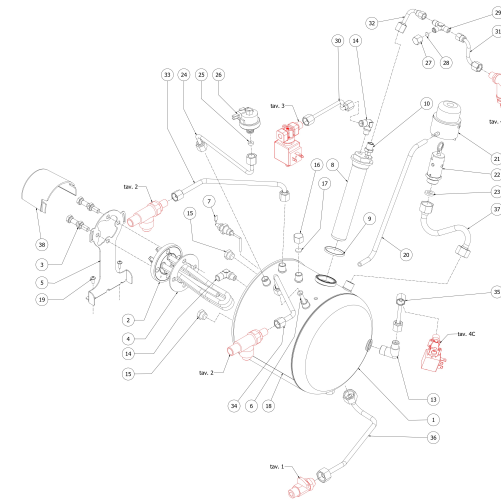

**BEZZERA**

**MODA**

TABLE 10  
MODA 1 gr PM

**BEZZERA****MODA**

TABLE 10  
MODA 1 gr PM

POS	CODE	DESCRIPTION
32	5162570LL	CROSS/EXCHANGE PIPE
33	5163417LL	STEAM PIPE
34	5163418.01LL	WATER PIPE
35	5162544LL	BOILER LOAD PIPE
36	5163412LL	DRAIN PIPE
37	5164096LL	SECURITY VALVE PIPE
38	5373109	COVER HEATING ELEMENT CONTACTS

**BEZZERA****MODA**

TABLE 10  
MODA 1 gr PM

**BEZZERA**

**MODA**

TABLE 10A  
MODA 2 gr PM

POS	CODE	DESCRIPTION
1	5321025.01BL	BOILER 2GR WITH EXCHANGER D28 BRILL
2	5721130.01AL	HEATING ELEMENT 110V 1800W
2	5722248.02AL	HEATING ELEMENT 220V 4500W
3	7816423	SCREW TE M8X18 UNI5739 A2
4	5492006	GASKET D76 X 39 X 2 ASBESTOS FREE
5	5078431LW	BOILER SUPPORT
6	5192316	PIPE D6X1 L=180 PTFE
7	5973131LL	ASSY PROBE MAX LEVEL ARCADIA
8	5329022DC-AL	EXCHANGER 2 HOLES L=155 ARCADIA
9	5495007	COPPER GASKET D32X40
10	5963186R	ASSY INJECTOR 150MM 8 HOLES
13	5301507TR	UNION ELBOW M13X3/8
14	5301504AL	ELBOW FITTING M12X1/8
15	5226405AL	PLUG 1/4
16	9991033	BOILER 2GR COVER
17	7809817	SCREW M4X12
18	7816401	SCREW TE M10X10 UNI 5739 A2
19	5078432LL	BOILER SUPERIOR SUPPORT W/COMP.
20	5194552	HOSE Ø 8x5 SILICONE L=500 1GR
21	5963047.01	ASSY CUP+O RING+VALVE PLUG
22	5965308	ASSY SECURITY VALVE 2,5 BAR
23	5494025	PTFE GASKET
24	5162556LL	PRESSOSTAT PIPE
25	5492028	GASKET D10.5X4X3
26	7433025	PRESSOSTAT XP100 1/4
27	5221835	CAP NUT 1/8
28	5492019	GASKET D8 X 2 ASBESTOS FREE
29	7304001AL	FITTING 1/8
30	5162540LL	SOLENOID VALVE/EXCHANGE PIPE 1°GR
31	5162541LL	SOLENOID VALVE/EXCHANGE PIPE 2°GR